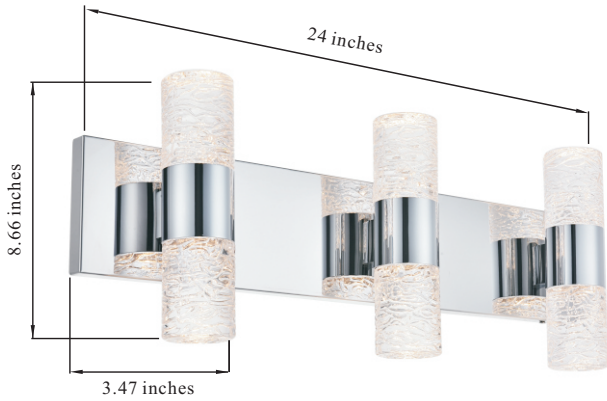

## Vega COLLECTION Vega 6-Light Chrome Wall Clear Glass

Chrome  
Item No: 5200W24C

Gold  
Item No: 5200W24G

Available Finishes

The Collection is composed of  
Pendant and Wall Sconces

### Dimensions

Canopy Size(in)	L24"W4.52"H0.7"
Chain/Rod Length	N/A
Length	24"
Width	8.66"
Height	3.47"
Maximum Height	N/A

### Specifications

Finish	2 Finishes
Material	Iron/Glass
Glass Color	Clear
Type	Wall
Hanging Device	N/A
Voltage	110-120V
Dimmable	Yes
Warranty	1 Year Limited
Shipment Type	Small Parcel